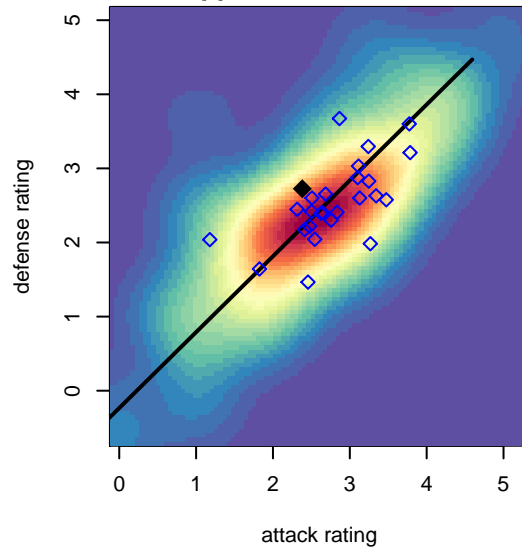

**attack and defense rating
relative to others at age
and all opponents in last 13 months**