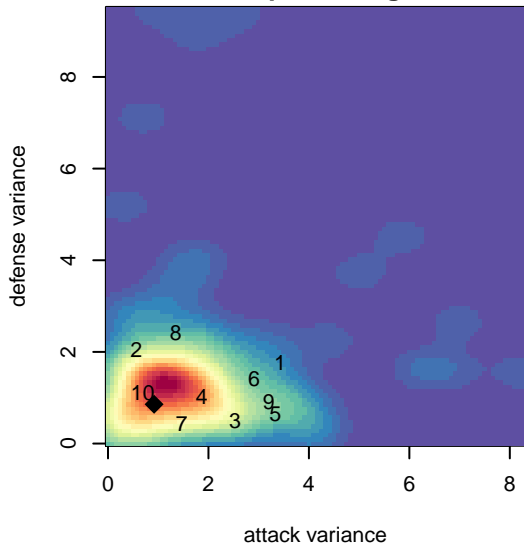

Crossfire OR Blue I G99

Crossfire Oregon
 Tigard, OR
 G99 total strength=1537
 attack=10.82 defense=15.26
 spr league = PTT Win G99 Premier
 notes= Skipper 2017

alt names used:
 Crossfire OR Skipper
 Crossfire Oregon 99/00G Skipper
 Crossfire Oregon 99G Blue 1
 CROSSFIRE OREGON SKIPPER (OR)
 CROSSFIRE OREGON SKIPPER (OR)

Crossfire OR Blue I G99
 Dots are actual minus expected GF (blue circles) and GA (red triangles).
 Blue line is smoothed change in attack strength. Red is smoothed change in defense strength.

**attack and defense variance (black dot)
relative to other teams
and top 10 in region**