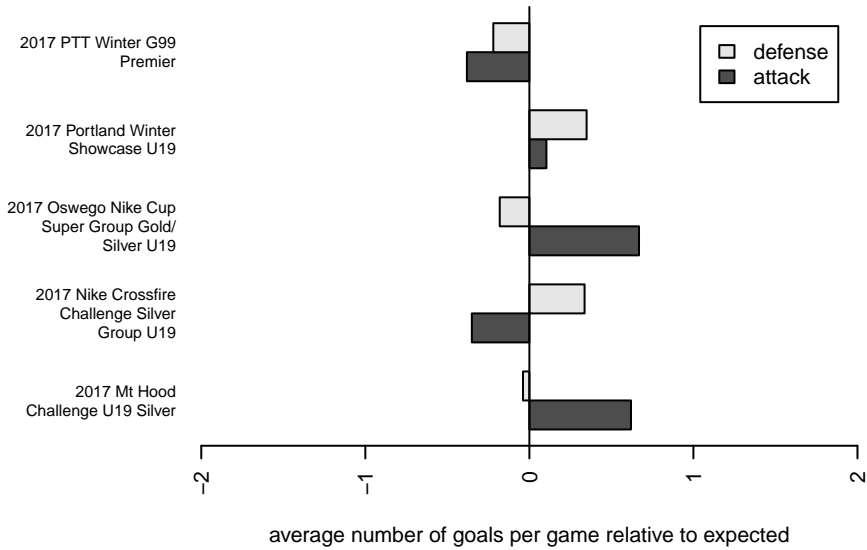

Performance relative to 13 month average