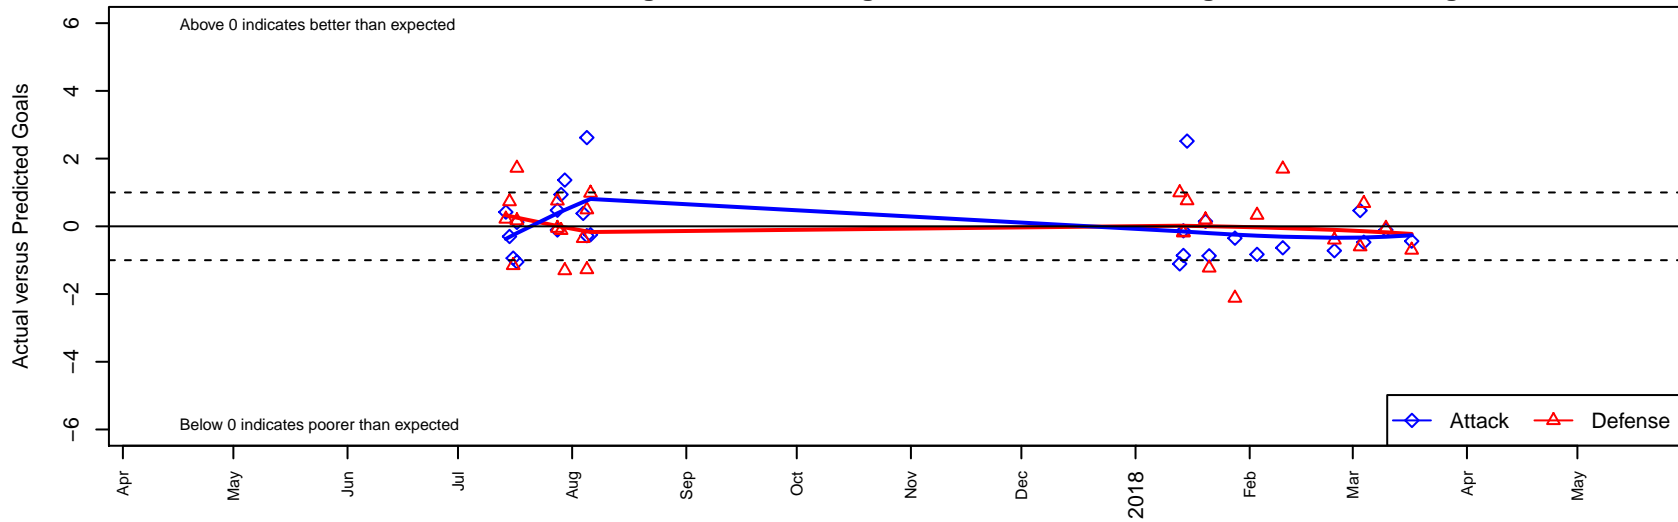

Crossfire OR Blue I G99

Crossfire Oregon
 Tigard, OR
 G99 total strength=1537
 attack=10.82 defense=15.26
 spr league = PTT Win G99 Premier
 notes= Skipper 2017

alt names used:
 Crossfire OR Skipper
 Crossfire Oregon 99/00G Skipper
 Crossfire Oregon 99G Blue 1
 CROSSFIRE OREGON SKIPPER (OR)
 CROSSFIRE OREGON SKIPPER (OR)

Crossfire OR Blue I G99
 Dots are actual minus expected GF (blue circles) and GA (red triangles).
 Blue line is smoothed change in attack strength. Red is smoothed change in defense strength.

**attack and defense variance (black dot)
relative to other teams
and top 10 in region**